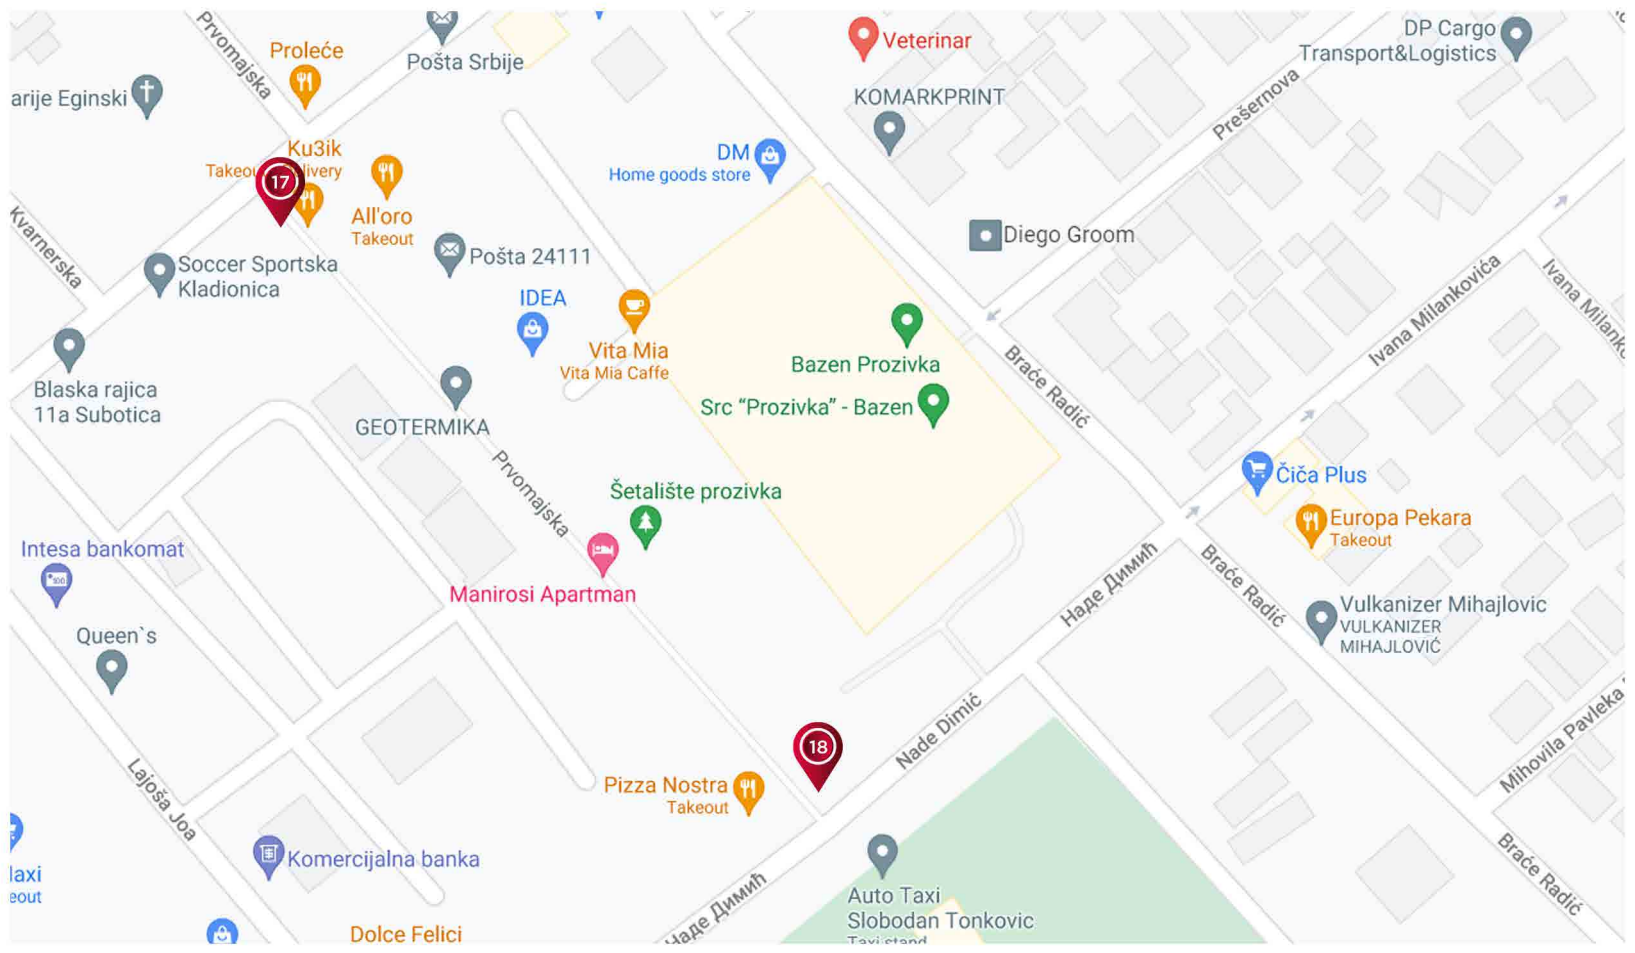

arije Eginski

Proleće

Pošta Srbije

Veterinar

DP Cargo
Transport&Logistics

KOMARKPRINT

Ku3ik
Takeout
Delivery

DM
Home goods store

All'oro
Takeout

Pošta 24111

Diego Groom

Kvarnerska

Soccer Sportska
Kladionica

IDEA

Vita Mia
Vita Mia Caffè

Bazen Prozivka

Src "Prozivka" - Bazen

Braće Radić

Blaska rajica
11a Subotica

GEOTERMIKA

Šetalište prozivka

Čiča Plus

Europa Pekara
Takeout

Manirosi Apartman

Vulkanizer Mihajlovic
VULKANIZER
MIHAJLOVIĆ

Intesa bankomat

Queen's

Nade Dimić

Pizza Nostra
Takeout

Auto Taxi
Slobodan Tonkovic
Taxistand

Lajosa Joa

Komercijalna banka

taxi
eout

Dolce Felici

Nade Dimić

Braće Radić

Mihovila Pavleka

Braće Radić