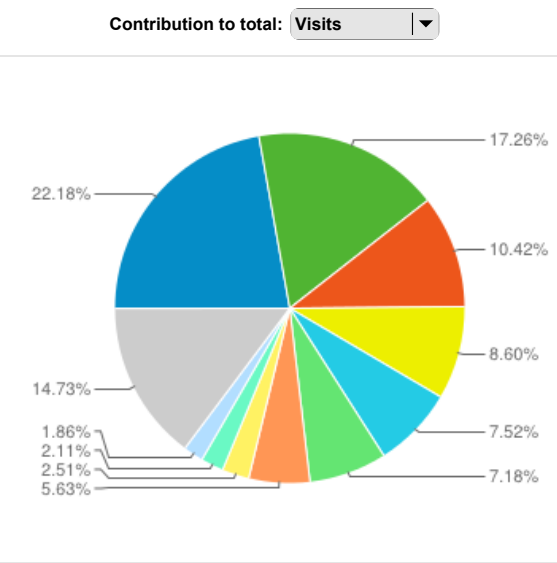

Browser & OS

% of visits: 100.00%

Explorer

Site Usage

Visits 434,764 % of Total: 100.00% (434,764)	Pages / Visit 4.43 Site Avg: 4.43 (0.00%)	Avg. Visit Duration 00:04:17 Site Avg: 00:04:17 (0.00%)	% New Visits 23.68% Site Avg: 23.68% (0.00%)	Bounce Rate 38.01% Site Avg: 38.01% (0.00%)
--	---	---	--	---

Screen Resolution	Visits	Visits
1. 1024x768	96,441	22.18%
2. 1366x768	75,031	17.26%
3. 1280x1024	45,289	10.42%
4. 1280x800	37,403	8.60%
5. 1920x1080	32,675	7.52%
6. 1440x900	31,215	7.18%
7. 1680x1050	24,482	5.63%
8. 1360x768	10,904	2.51%
9. 1600x900	9,190	2.11%
10. 1152x864	8,072	1.86%